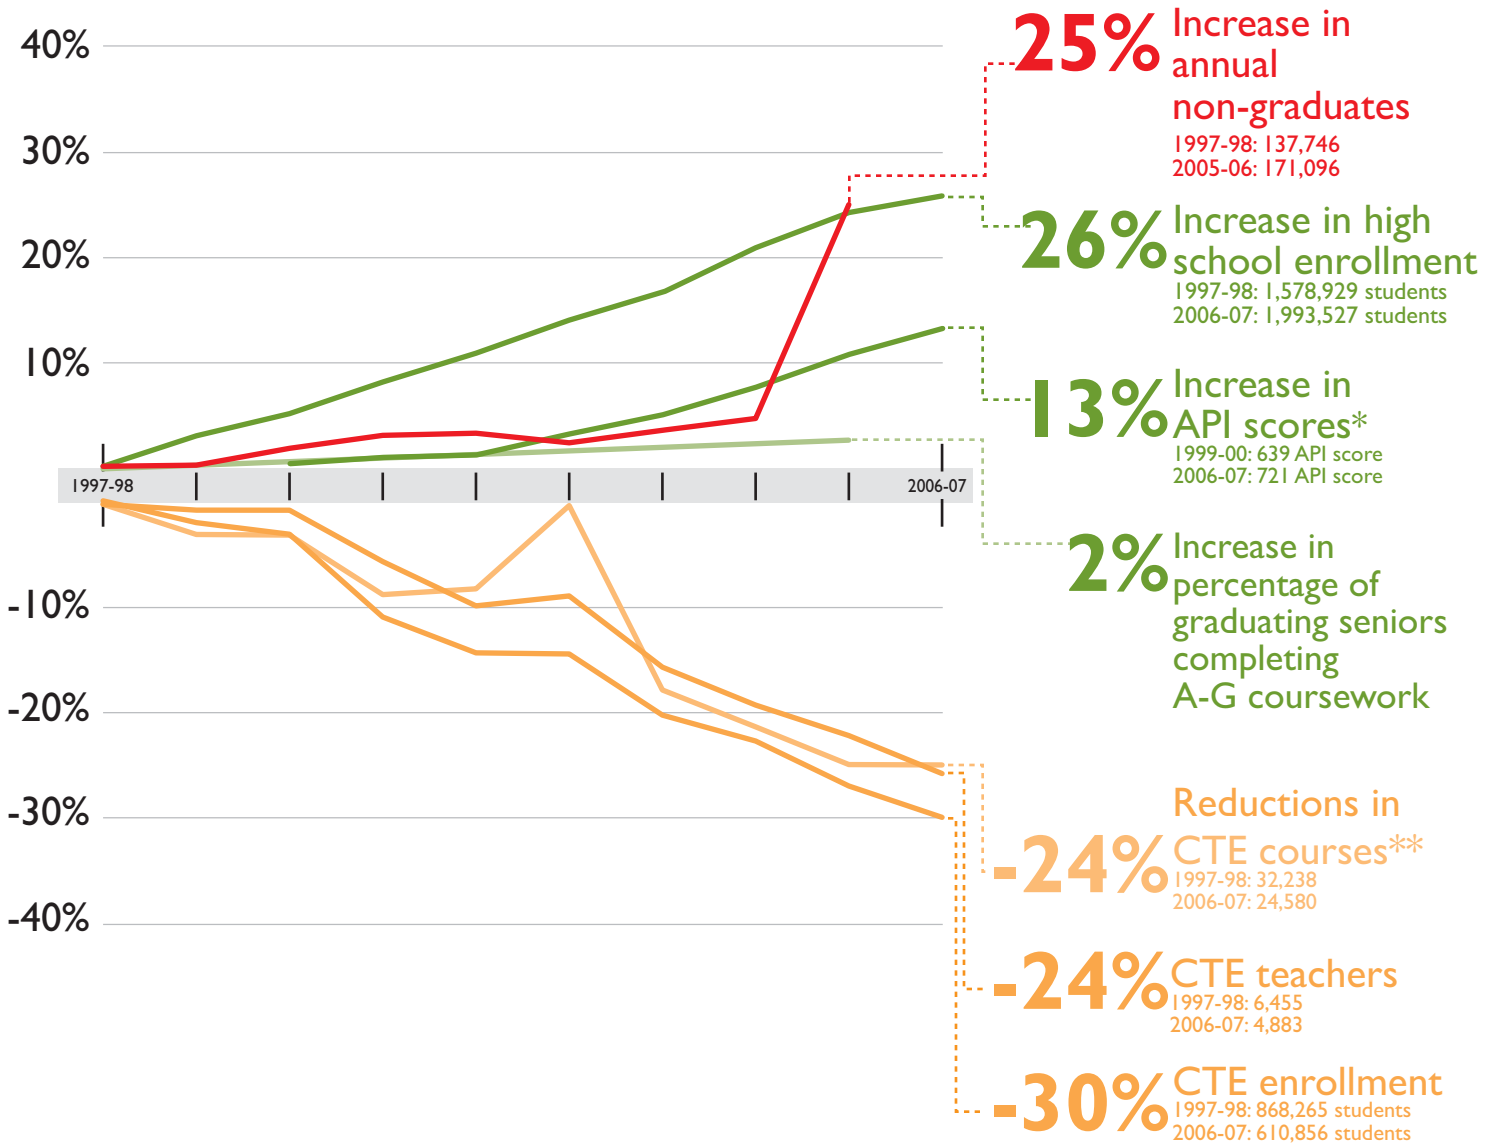

## California high schools neglect need for CTE

Percent changes since 1997

\* API scores only date back to 1999

\*\* District CTE programs

Source: California Basic Educational Data System