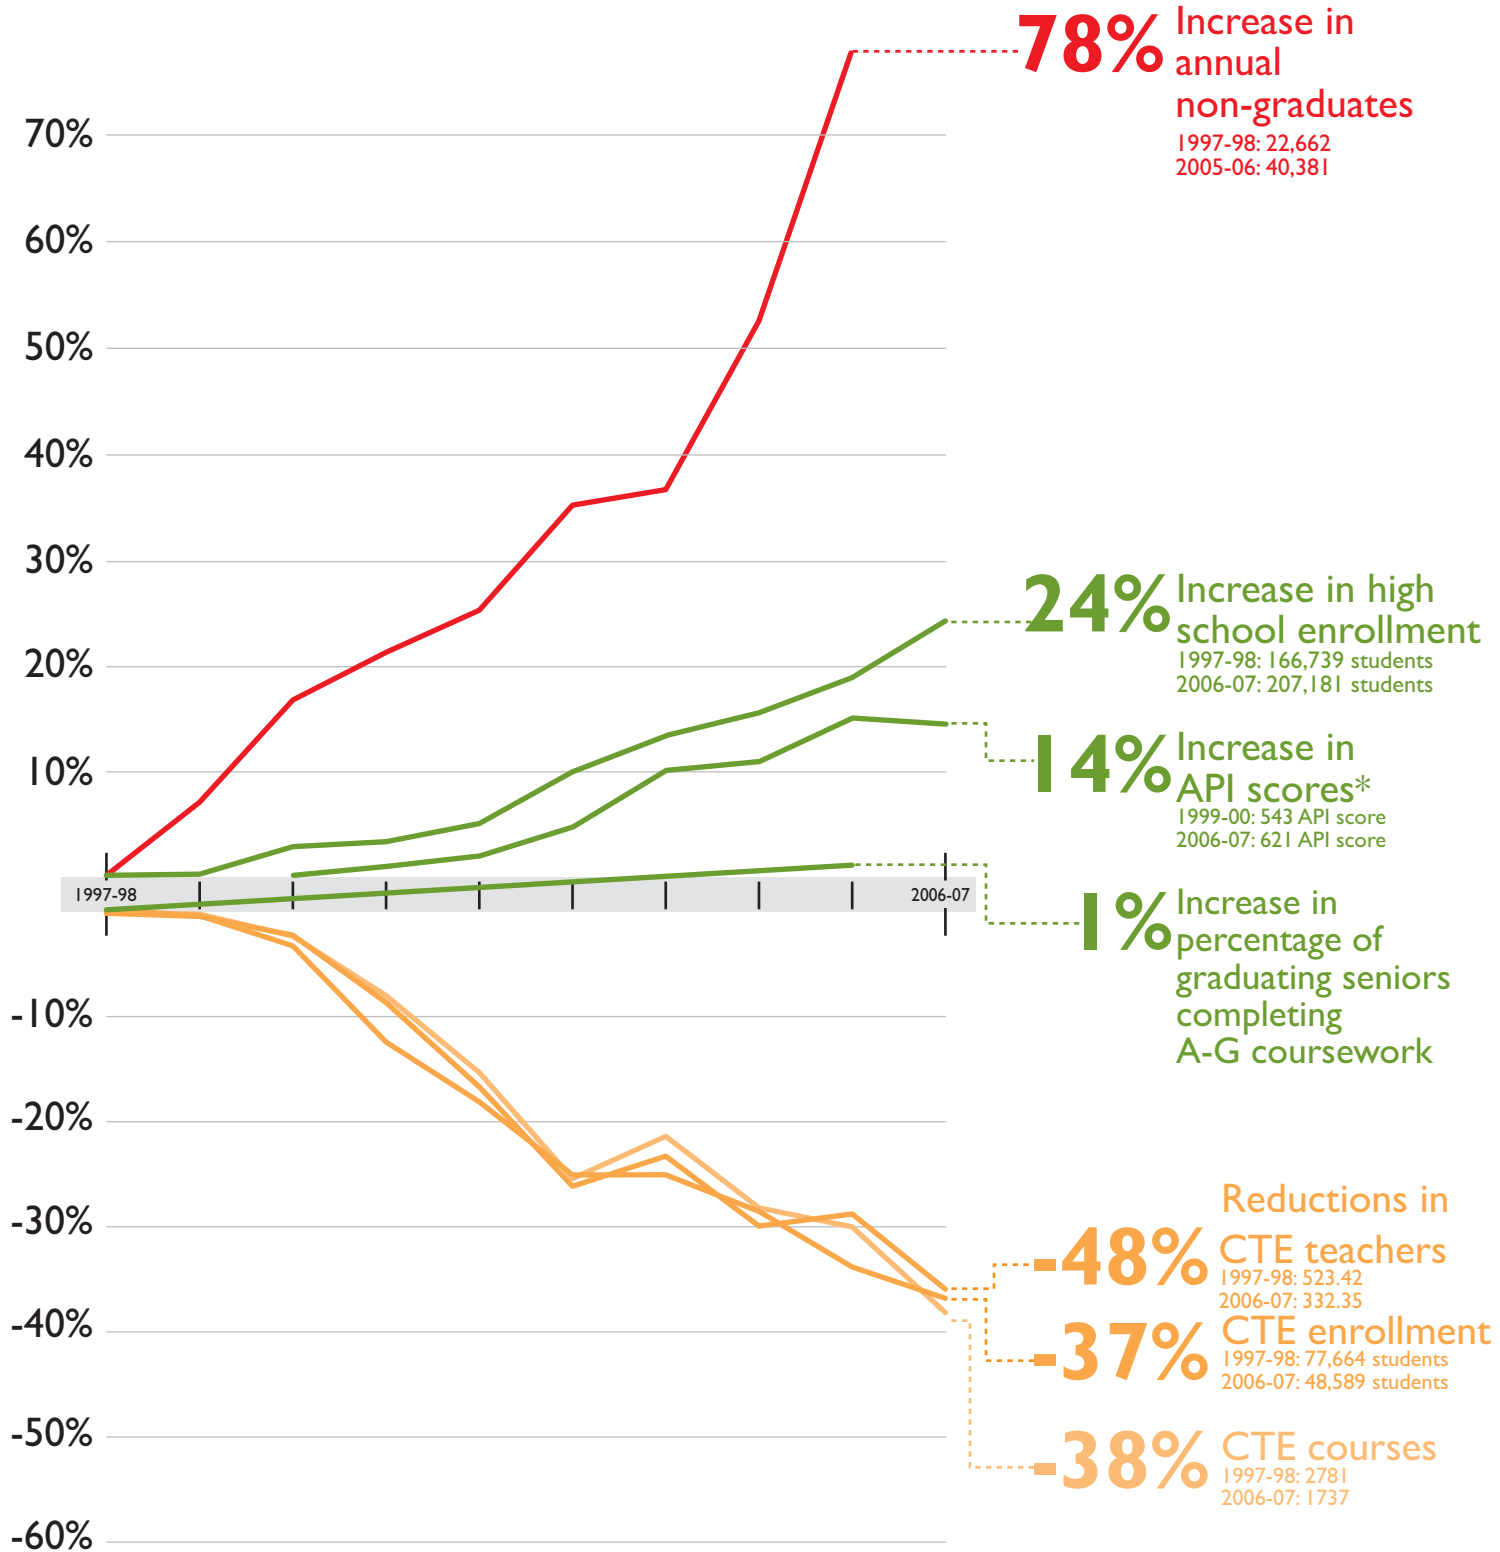

High Schools in Los Angeles Unified School District Percent changes since 1997

Source: California Basic Educational Data System

* API scores only date back to 1999